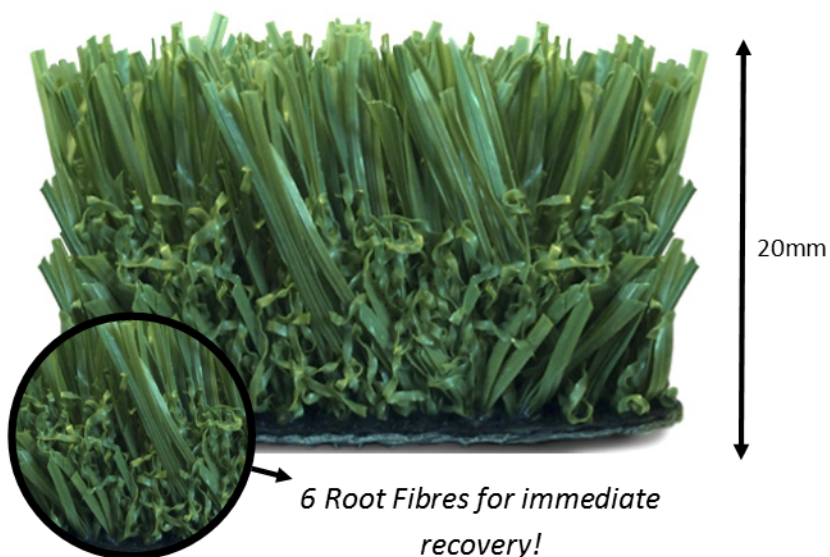

INFILL

Infill	Not Required

UV
Resistant

100%
Recyclable

Non
Flammable

Non
Toxic

BACKING

Layer 1	Polypropylene
Layer 2	Polyester Fiber
Layer 3	Interlaced mesh
Weight Backing	2.6 kg/sqm
Weight sealing layer	1.2 Kg/sqm

Office and Showroom:

33 Mottram Road, Stalybridge, Cheshire, SK15 3AD

Visit our website for more information: www.leisuregrassuk.co.uk

Or call us on: 0161 303 9443

All Product Information is correct upon date of publishing